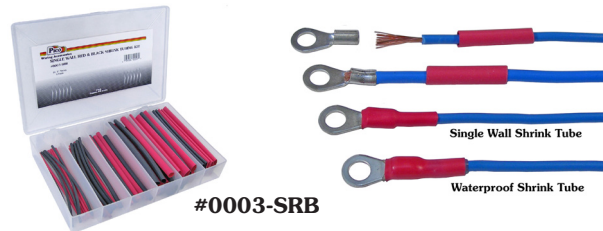

#0003-OG2 GM WEATHERPACK KIT

45 Terminals 30 Seals 26 Housings
Includes: 5846 5850 5851 5852 5853 5854 5855 5856
5860 5861 5862 5863 5864 5865 5867 5868

#0003-OG3 GM METRI-PACK & MICRO-PACK

180 Terminals
Includes: 5810 5811 5812 5813 5814 5820 5821
5822 5823 5825 5826 5830 5831 5840
5841 5842 5950 5951

#0003-OG4 GM WEATHERPACK KIT

120 Terminals 70 Seals 22 Housings 4 Tools
Includes: 5850 5851 5852 5853 5854 5855 5856
5860 5861 5862 5863 5864 5865 5867
5868 5869 5870 0660 0663

Heat Shrink Tubing Kits

#0003-SRB