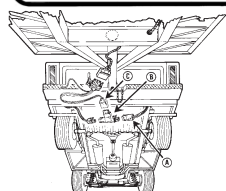

2015 APPLICATION GUIDE

Litemate[®] Vehicle-to-Trailer Wiring System

1. Locate & unplug Factory Connector. (Usually behind tail lights.)
2. Plug Litemate Vehicle Connector into factory plug.
3. Ground white wire to frame.
4. Plug Litemate Trailer Connector into trailer's wiring system.