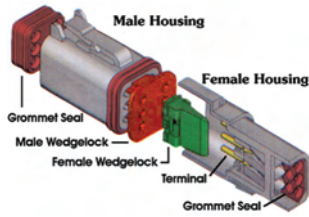

FORD SERVICE REPAIR KITS

#0004-F2
Metal Kit, 20 Pigtails, 15 Heat Shrink Butts, 10 Heat Shrink Tube Pieces
#0004-F3
Metal Kit & 24 Pigtails

O.E.M. Electronic Repair Kits

#0003-D

#0003-DT

#0003-D DEUTSCH CONNECTOR KIT