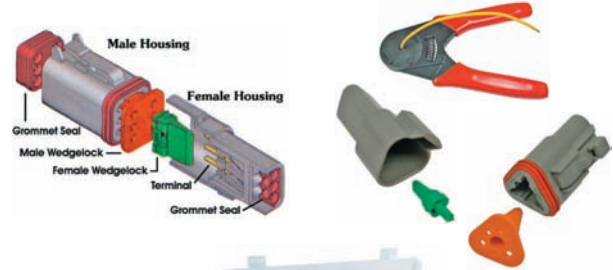

Deutsch DT Repair Kits

Deutsch Picks, Tools & Refill Packs Page 41

#0003-D