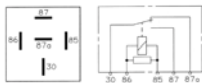

Part #	Qty
5590A	25
5590C	1
5590PT	1