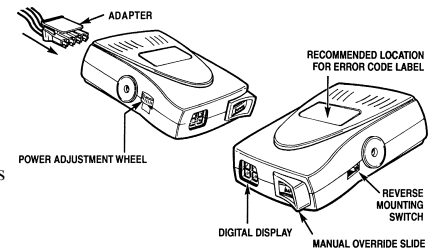

#6511PT
Digital Light Display
Digital Readout, Numerical from 5 to 99%
Set Exact Percentage of Power Needed
Protects from Trailer Brake Wire Shorts AND Brake Light Shorts
Error Codes Indicate Short and Identifies Type of Short

Litemate® Electronic Brake Control Adapters