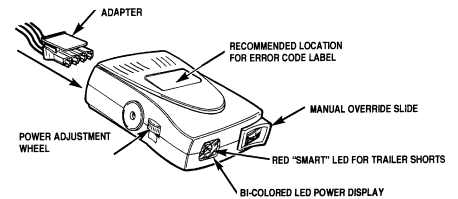

Litemate® Electronic Brake Controls

For 2, 4 and 6 Brake Systems

#6510PT
 LED Light Display
 LED Changes from Green to Yellow as Power Setting is Increased
 Protects Vehicle from Trailer Brake Shorts
 Red LED Indicates Short Circuit