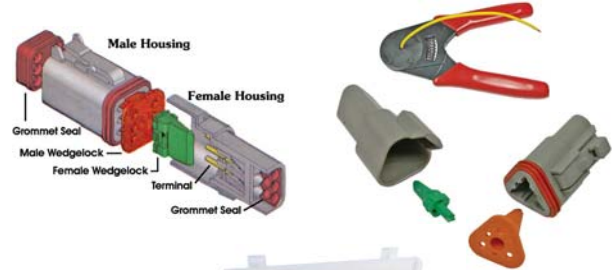

Deutsch DT Repair Kits

Deutsch Picks, Tools & Refill Packs Page 45

#0003-D