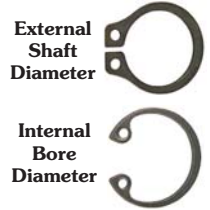

## #0001-E "E" CLIP KIT

Most Commonly Used "E" Clips Carbon Spring Steel  
Measured by Shaft Diameter 4-1/2" x 3" Kit 90 Pieces

Diameter:	Kit Contains:	Refill Packs:
3/32" Shaft	#6210 10 pcs	#6210C 25 pcs
5/32" Shaft	#6212 10 pcs	#6212C 25 pcs
1/4" Shaft	#6214 25 pcs	#6214C 25 pcs
3/8" Shaft	#6216 20 pcs	#6216C 25 pcs
7/16" Shaft	#6218 25 pcs	#6218C 25 pcs

## #0001-L LICENSE PLATE FASTENER KIT

Fasteners For License Plate Repairs  
4-1/2" x 3" Kit 36 Pieces

Description:	Kit Contains:	Refill Packs:
Black Nylon Screw & Nut	#9697 12 pcs	9697M 2 Sets
Nylon Nut for #14 Screw	#9698 12 pcs	9698M 2 Sets
Hex Head #14 Screw	#9776 12 pcs	9776M 3 pcs

## #0001-H HAIR PIN RETAINER KIT

Most Popular Spring Steel Hair Pin Retainers 4-1/2" x 3" Kit 90 Pieces  
Measured By Shaft Groove Diameter

Size:	Kit Contains:	Refill Packs:
1/16" Groove	#6270 25 pcs	#6270C 25 pcs
1/8" Groove	#6272 25 pcs	#6272C 25 pcs
3/16" Groove	#6274 10 pcs	#6274C 25 pcs
1/4" Groove	#6276 10 pcs	#6276C 25 pcs
5/16" Groove	#6278 10 pcs	#6278C 25 pcs
3/8" Groove	#6280 10 pcs	#6280C 25 pcs

## #0001-R RETAINING RING KIT

External & Internal Retaining Rings  
Measured By Shaft & Bore Diameters  
4-1/2" x 3" Kit 60 Pieces

Size:	Kit Contains:	Refill Packs:
1/4" External	#6240 10 pcs	#6240C 25 pcs
3/8" External	#6242 10 pcs	#6242C 25 pcs
1/2" Internal	#6244 20 pcs	#6244C 25 pcs
5/8" Internal	#6246 10 pcs	#6246C 25 pcs
7/8" Internal	#6248 10 pcs	#6248C 15 pcs