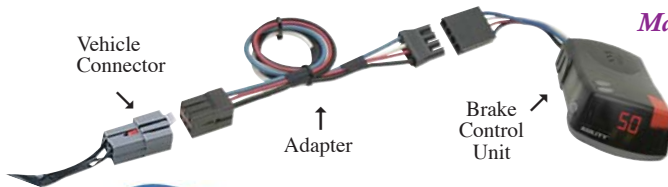

Breakaway Switch

Be Prepared!!

NEW

#6549PT (#6549P)

Breakaway Switch Activates Trailer Brakes If Trailer Separates From Tow Vehicle
Cable Attaches to Vehicle & Housing Mounts to Trailer Frame
When Pin Separates From Housing, Housing Acts as Brake Actuator to Engage Electric Brakes

Durable Nylon Case Protects Components From Environment
Steel Mounting Bracket with 1/4" Mount Hole For Easy Installation
48" Covered Steel Cable With Loop & Breakaway Pin
Two 47" Wire Leads Connect Unit To Electric Brake Battery on Trailer

Orange LED Changes In Intensity as Power Setting is Increased

Easy Install

#6511PT
Digital LED Light Display
Trailer Brake Failure Notification & Short Circuit Protection
Includes Manual Override
2 - 4 - 6 Brake Capacity

Set Exact Percentage (5% to 99%) of Power Needed

Litemate® Electronic Brake Control Adapters

Make Electronic Brake Control Installation Easy With Adapters!!

- Locate Vehicle Connector (Under Dash)
- Plug in Correct Adapter
- Plug Adapter into Brake Control